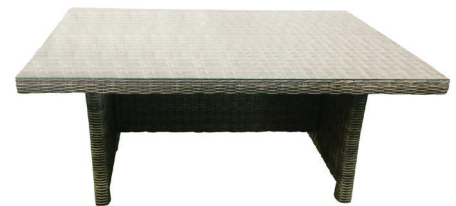

*Color not as shown

KCF55-ASH-SOFA
Sofa
74"W 31.5"D 38"H

KCF55-ASH-CLUB
Club Chair
31"W 31.5"D 38"H

KCF55-ASH-OTT
Ottoman
18"W 14"D 16"H

KCF55-ASH-CHOW
Chow Height Dining Table
57.5"W 31.5"D 26"H

48031
Spectrum Mushroom

HM33-10mm
Silver Oak